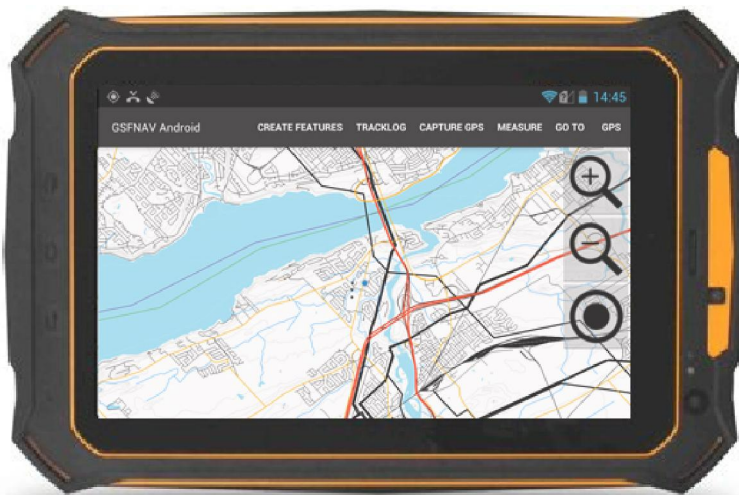

CT7 rugged Tablet GPS Android

- 3G cellular network access
- Lightweight: 650 grams
- IP67 Rating: Sealed to Dust and Water
- Android OS 4.1.2
- 8 MP Camera
- Integrated GPS (5 m)
- Data entry field on spreadsheet, compatible with ArcGIS mobile and Collector.

Rugged Cellular

Use the CT7 device with a newly or already activated SIM Card

Networks

The CT7 keeps you connected in all situations with multiple network platforms including Wi-Fi, Bluetooth and 3G cellular network.

Android OS 4.1.2

Quick access to Android apps with Google Play. The unit can be customize as needed.

On-site data

With its lightness the filed data capture has never been easier.

Camera

The CT7 is provided with an 8 megapixels rear camera and a 2 megapixels front camera. With the integrated GPS, photos can be geo-referenced.

Quad Core Performance

With a 1.2 Ghz Qualcomm Quad Core processor, the CT7 is a stable and powerful Android device.

**Groupe
Système Forêt**

**Geomatics
Specialists**

Specifications

3G Network	850/900/1800/1900 MHz	Sensor	GPS, Proximity and e-Compas
IP Rating	IP67 : Waterproof, dustproof and shockproof	Cellular	Single SIM card slot
Display	TFT 7-inch multi touch keys 5 points Technology IPS	Front camera	2.0 MP
Resolution	1280 x 800 pixels	Rear camera	8.0 MP autofocus
Processor	Qualcomm Quad Core MSM8625Q 1.2 Ghz	Battery	Internal Li-ion 7000 mAh, 3.7 volts
System	Android OS 4.1.2	Language	Multi language
Memory	RAM 1GB DDR2 / 16 GB Flash	Keyboard	On screen
Card	SDHC micro SD card slot (max. 32 GB on micro SD)	Case	Polycarbonate housing, alloy frame and elastomeric corner protector.
Dimensions	8.4 x 5.6 x 0.71 in (213 x 141 x 18 mm)	Weight	1.43 oz (650 grams)
Interface	1x micro-USB 2.0 1X audio 3.5 mm	Wireless	802.11 b/g/n WiFi Bluetooth v 2.1 GSM/GPRS/EDGE 850/900/1800/1900 Mhz UMTS 2100/900/EVDO800